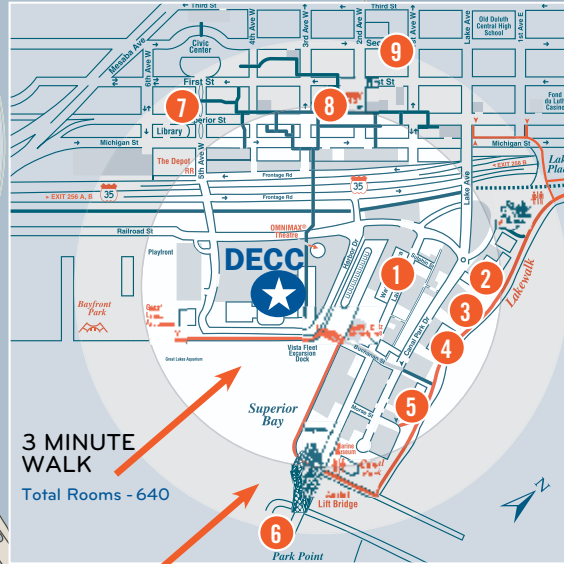

**3 MINUTE WALK**  
 Total Rooms: 640

**15-30 MINUTE DRIVE**  
 (North Shore/ Two Harbors)  
 Total Rooms - 870

**10-15 MINUTE DRIVE**  
 Total Rooms - 800

*Lake Superior*

**5-10 MINUTE DRIVE**  
 Total Rooms - 950

**5 MINUTE DRIVE**  
 Total Rooms - 300

**15-30 MINUTE DRIVE**  
 (Cloquet/Carlton)  
 Total Rooms - 870

**Proctor**

**Superior**

**3 MINUTE WALK**  
 Total Rooms - 640

**5 MINUTE WALK**  
 Total Rooms - 650

**DECC**  
 Duluth Entertainment Convention Center  
[DuluthConventionCenter.com](http://DuluthConventionCenter.com)

- 1 The Suites at Waterfront Plaza**  
 325 Lake Avenue South  
 Duluth, MN 55802  
 877.766.BOOK (2665)  
[thesuitesduluth.com](http://thesuitesduluth.com)
- 2 Canal Park Lodge**  
 250 Canal Park Drive  
 Duluth, MN 55802  
 218.279.6000  
[canalparklodge.com](http://canalparklodge.com)
- 3 Hampton Inn**  
 310 Canal Park Drive  
 Duluth, MN 55802  
 800.HAMPTON  
[hamptoninn.com/hi/duluth](http://hamptoninn.com/hi/duluth)
- 4 Inn on Lake Superior**  
 350 Canal Park Drive  
 Duluth, MN 55802  
 218.726.1111  
 888.668.4352  
[innonlakesuperior.com](http://innonlakesuperior.com)
- 5 Comfort Suites**  
 408 Canal Park Drive  
 Duluth, MN 55802  
 218.727.1378  
 800.517.4000  
[stayinduluth.com](http://stayinduluth.com)